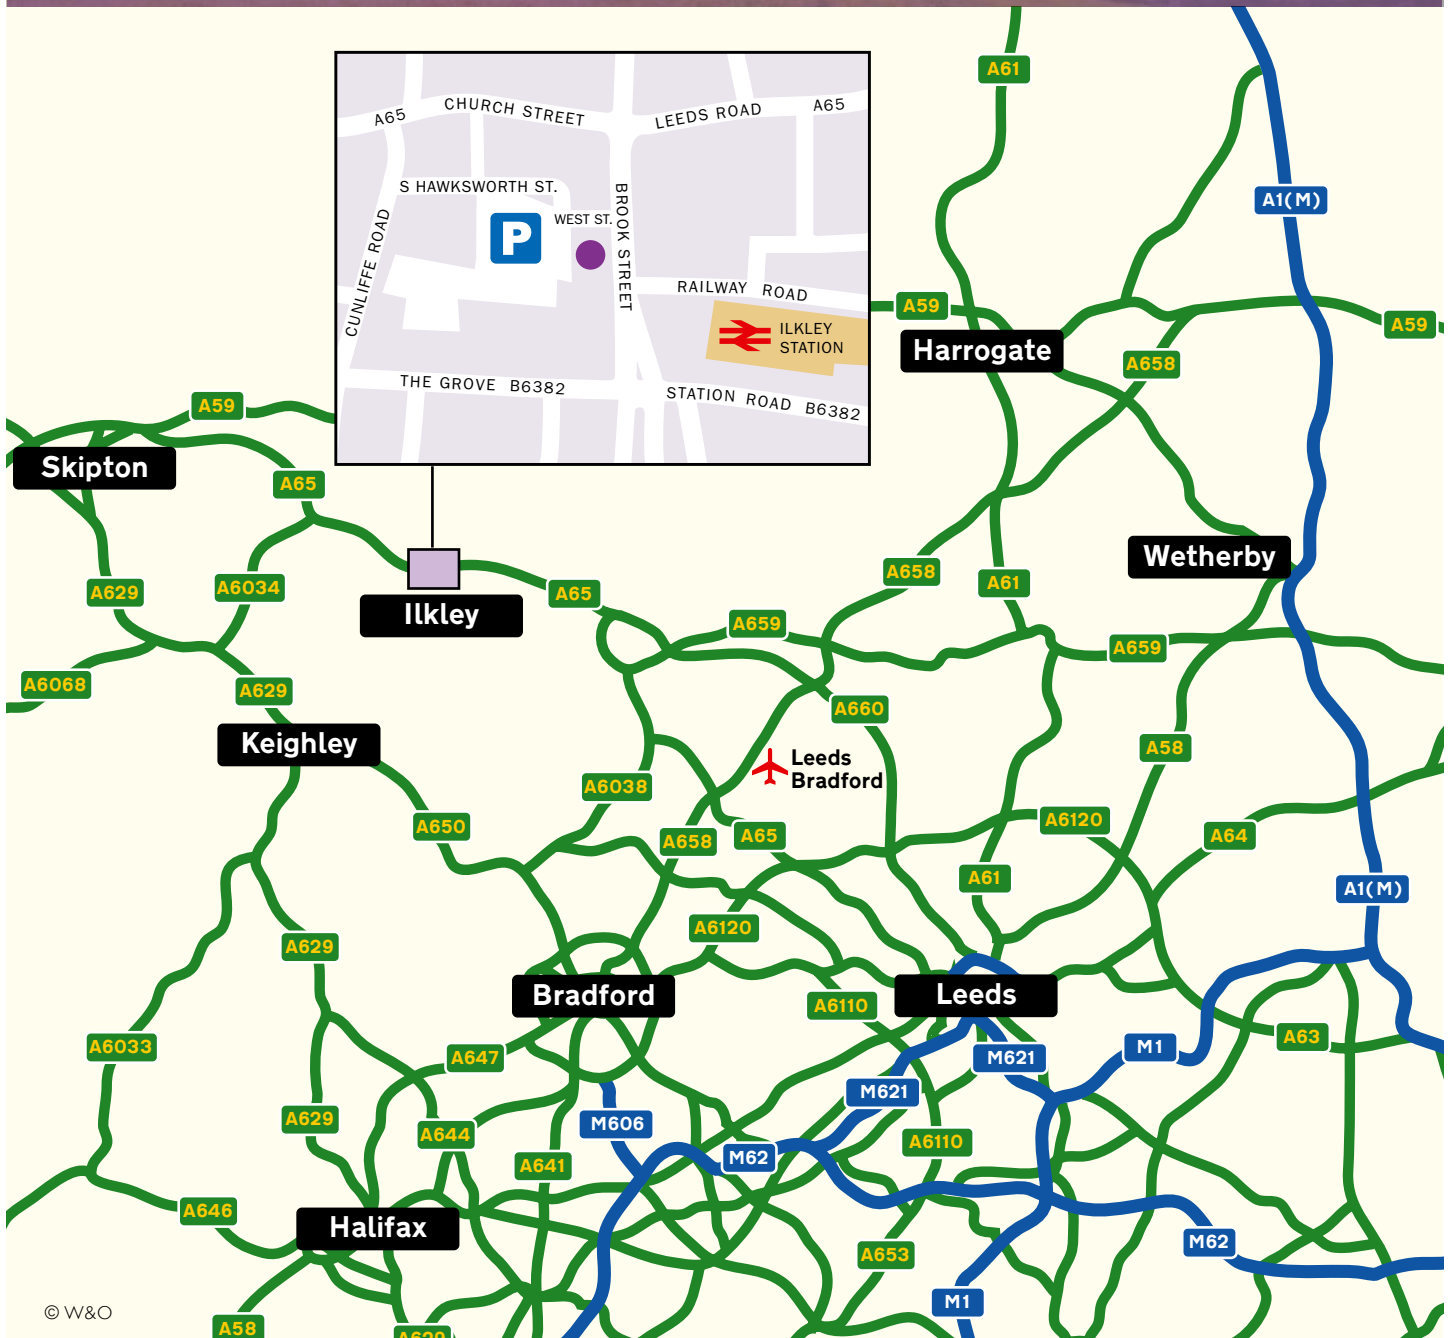

LOCATION

Click on red symbols to open transport related websites

© W&O

27A BROOK STREET, ILKLEY, WEST YORKSHIRE

27a Brook Street
Ilkley
West Yorkshire
LS29 8AA
United Kingdom

t | +44 (0)1943 816656
f | +44 (0)1943 816473
e | infoilkley@wandoevents.com
w | www.wandoevents.com