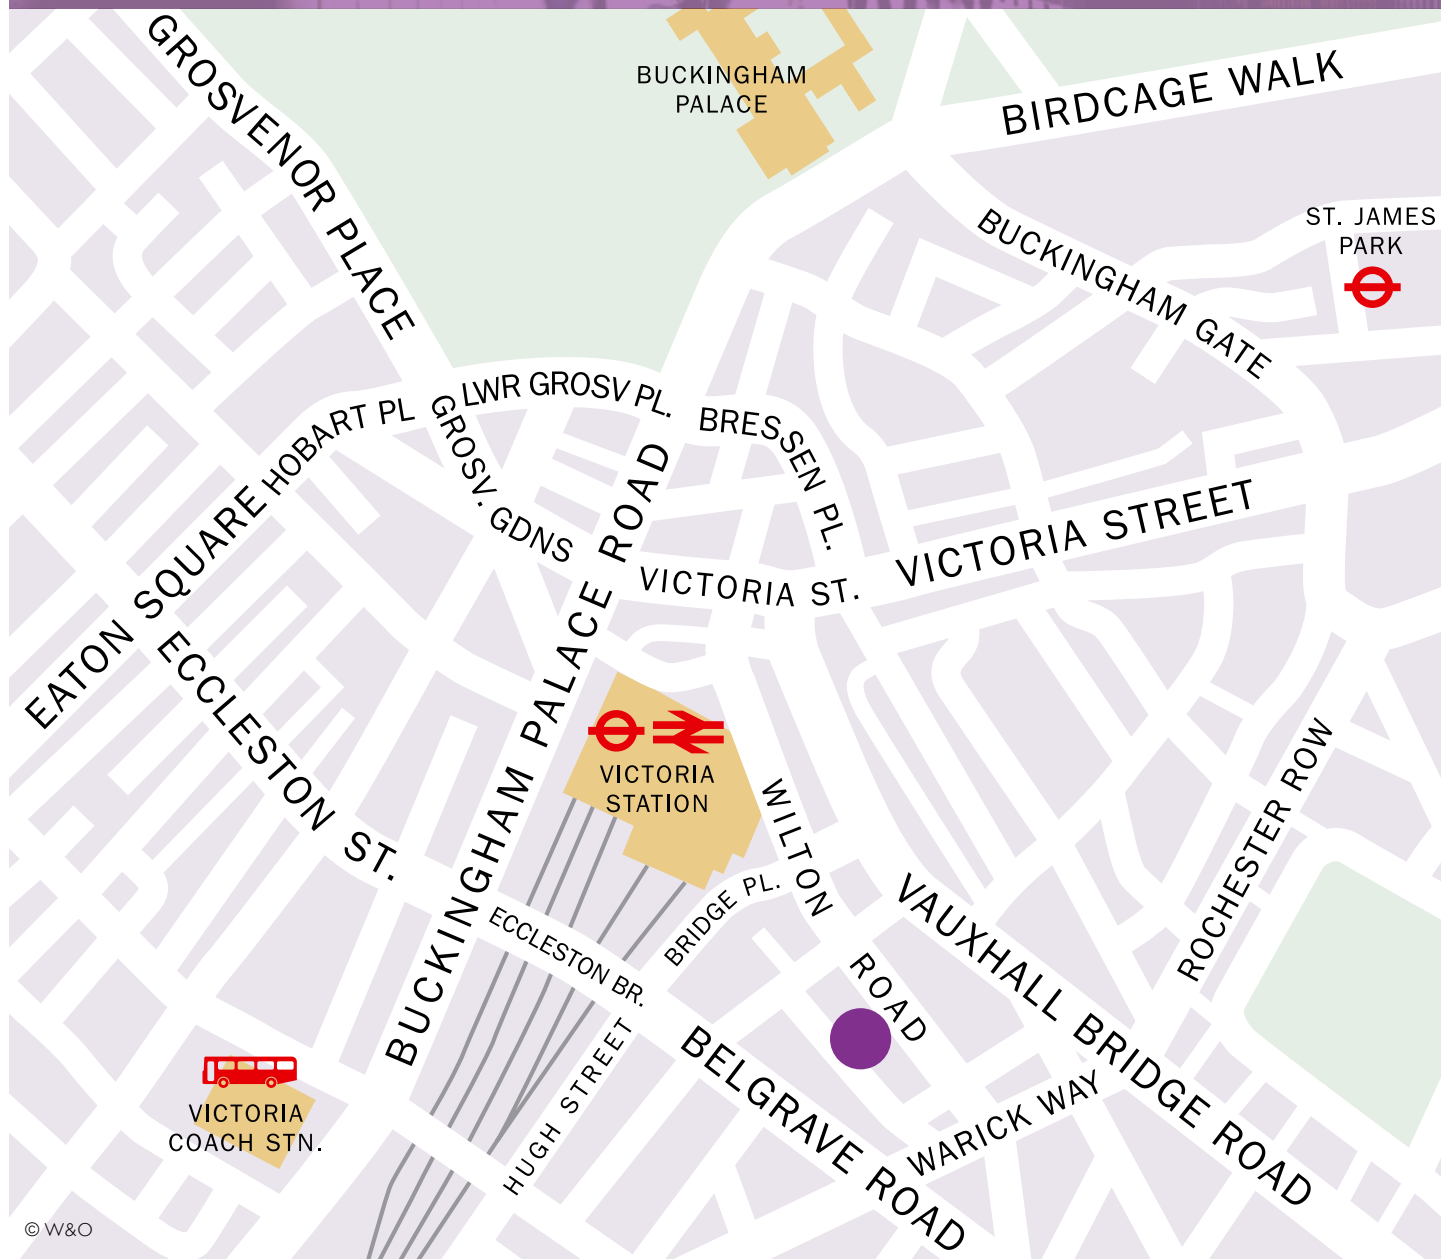

# LOCATION

Click on red symbols to open transport related websites

© W&O

WELBY HOUSE, 96 WILTON ROAD, LONDON

Welby House  
96 Wilton Road  
London  
SW1V 1DW  
United Kingdom

t | +44 (0)20 7802 5300  
f | +44 (0)20 7802 5301  
e | [info@wandoevents.com](mailto:info@wandoevents.com)  
w | [www.wandoevents.com](http://www.wandoevents.com)